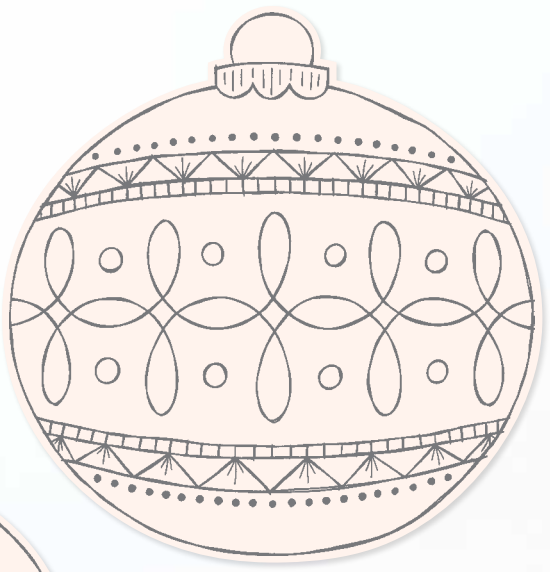

POLAR BEARS DIES • 156456 | \$30.00

Use with a Stampin' Cut & Emboss Machine (p. 12).
 8 dies. Largest die: 4-3/4" x 3/4" (12.1 x 1.9 cm).

TO YOU & YOURS JOY

SENDING

TO:

FROM:

SO MUCH CHRISTMAS WISHING YOU A MERRY & BRIGHT