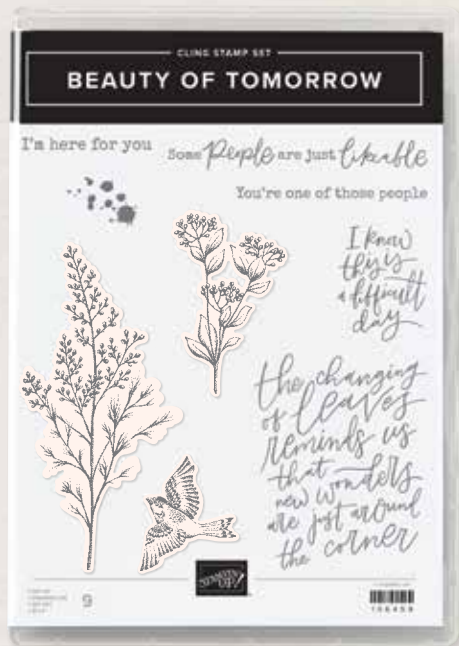

BLACKBERRY

Beauty

SUITE

Blackberry Beauty SUITE COLLECTION

156278 | \$84.25

Cling • EN PR

Suite collection includes one of each item listed on the next page.

BEAUTY OF TOMORROW • 156459 | \$22.00
 9 cling stamps
 (suggested clear blocks: c, e, g) • **EN FR**
 O Coordinates with Beautiful Leaves Dies