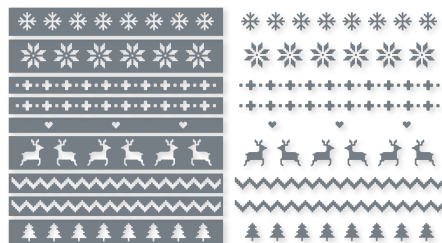

KNIT SWEATER DIES • 156453 | $34.00
9 dies. Largest die: 6" x 1/2" (15.2 x 1.3 cm).

10%
BUNDLED SAVINGS

KNIT TOGETHER BUNDLE

156454 | ~~$51.00~~ $45.75

Cling • Knit Together Background Stamp (p. 34) + Knit Sweater Dies