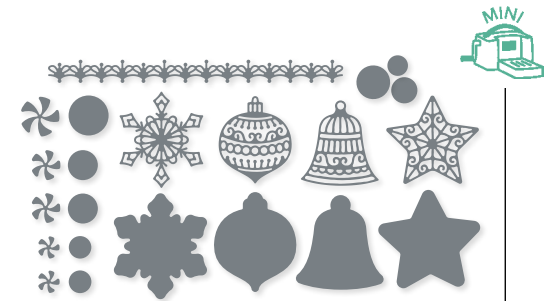

Bundled SAVINGS

Get more for less—more product, less cost—when you purchase one of our coordinated bundles. Our dies are designed to work with a Stampin' Cut & Emboss Machine (p. 12).

GINGERBREAD DIES • 156320 | \$33.00
20 dies. Largest die: 6-1/4" x 1/4" (15.9 x 6.4 cm).