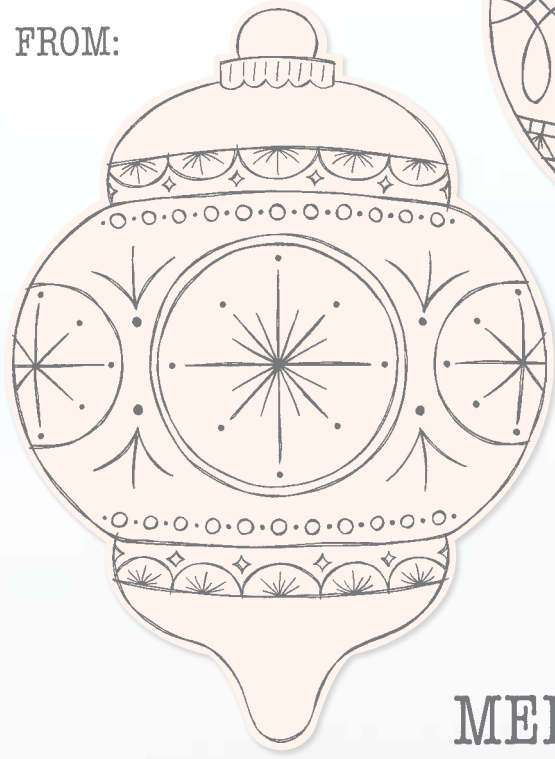

POLAR BEARS DIES • 156456 | \$30.00

Use with a Stampin' Cut & Emboss Machine (p. 12).
 8 dies. Largest die: 4-3/4" x 3/4" (12.1 x 1.9 cm).

TO YOU & YOURS JOY

SENDING

TO:

FROM:

SO MUCH CHRISTMAS WISHING YOU A MERRY & BRIGHT