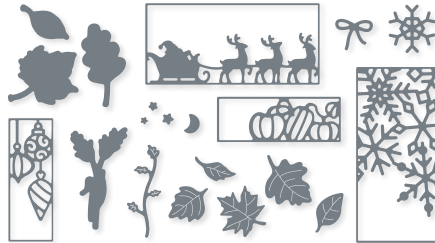

GIVING GIFTS DIES • 156563 | $31.00
11 dies. Largest die: 3" x 1-1/2" (7.6 x 3.8 cm).

10%
BUNDLED SAVINGS

TIME OF GIVING BUNDLE
156762 | ~~$51.00~~ $45.75

Cling • **EN** **FR** • Time of Giving Stamp Set (p. 61) + Giving Gifts Dies