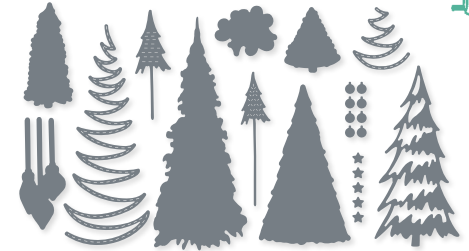

CHRISTMAS TREES DIES • 156339 | $35.00
13 dies. Largest die: 2" x 4-3/4" (5.1 x 12.1 cm).

10%
BUNDLED SAVINGS

WHIMSICAL TREES BUNDLE
156810 | ~~$57.00~~ $51.25
Cling • **EN** **FR** • Whimsical Trees Stamp Set (p. 25) + Christmas Trees Dies