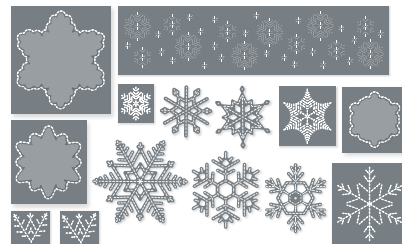

STITCHED SNOWFLAKES DIES • 156455 | $34.00
14 dies. Largest die: 6" x 1-1/2" (15.2 x 3.8 cm).

10%
BUNDLED SAVINGS

MERRY SNOWFLAKES BUNDLE

156792 | ~~$55.00~~ $49.50

Cling • **EN** **FR**

Merry Snowflakes Stamp Set (p. 13) + Stitched Snowflakes Dies